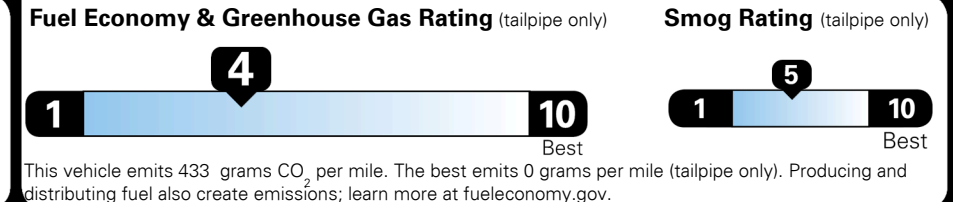

Inland Freight & Handling : \$1,495.00

TOTAL PRICE: \$67,560.00

EPA DOT Fuel Economy and Environment

Gasoline Vehicle

Fuel Economy

21 MPG
combined city/hwy

18 MPG
city

25 MPG
highway

4.8 gallons per 100 miles

Small SUVs range from 14 to 125 MPG. The best vehicle rates 146 MPGe.

You spend \$6,250
more in fuel costs over 5 years compared to the average new vehicle.

Annual fuel cost \$2,950