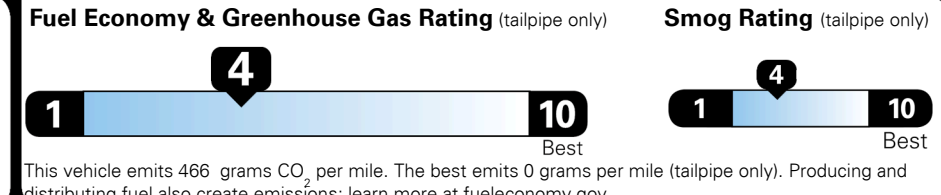

## EPA DOT Fuel Economy and Environment

Gasoline Vehicle

**You spend \$8,000**  
 more in fuel costs over 5 years compared to the average new vehicle.

**Annual fuel cost \$3,300**

Actual results will vary for many reasons, including driving conditions and how you drive and maintain your vehicle. The average new vehicle gets 29 MPG and costs \$8,500 to fuel over 5 years. Cost estimates are based on 15,000 miles per year at \$ 4.15 per gallon. MPGe is miles per gasoline gallon equivalent. Vehicle emissions are a significant cause of climate change and smog.