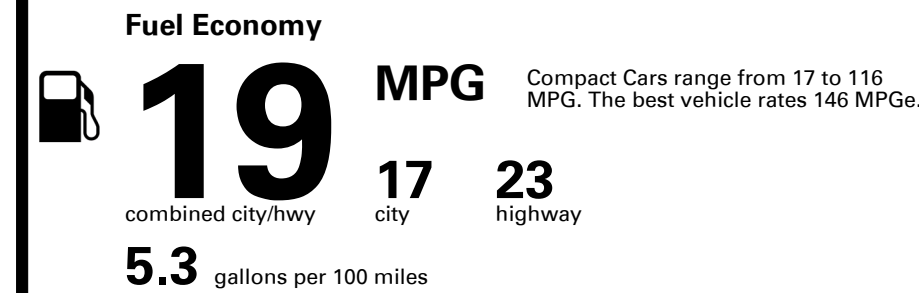

MULTIMEDIA & TECHNOLOGY

- 10.25" Navigation System
- AM / FM / SiriusXM® Radio / HD Radio™
- SiriusXM® Radio w/ 90-day trial subscription; Not Available in AK & HI
- Apple CarPlay® and Android Auto™
- Lexicon® Premium Audio
- Wireless Phone Charger
- Genesis Digital Key

Additional Standard Features

- Carpeted Floor Mats

Full Tank of Gas

GENESIS WARRANTY

- 5-year / 60,000-mile New Vehicle Warranty*
- 10-year / 100,000-mile Powertrain Warranty*
- 7-year / Unlimited-mile Anti-perforation Warranty*
- Limited warranties, see dealer for details

Manufacturer's Suggested Retail Price: $55,600.00

ADDED FEATURES:

- *SAVILE SILVER(SSS) Paint $650.00
- Accessories
- *Cargo Blocks $40.00
- *Reversible Cargo Tray $195.00
- *First Aid Kit $65.00
- *Mudguards $170.00
- *NFC Key Card $30.00

SOLD TO: OK704 SHIPPED TO: OK704
GENESIS OF NORMAN
551 N INTERSTATE DRIVE
NORMAN OK 73069

VIN: KMTG54SE3TU174224	EXTERIOR COLOR: SAVILE SILVER	INTERIOR/SEAT COLOR: SEVILLA RED/OBSIDIAN
MODEL: R0472A65	PORT OF ENTRY: NC	TRANSPORT: TRUCK
EMISSIONS: This vehicle is certified to meet emission requirements in all 50 states		ACCESSORY WEIGHT: 11 lbs./ 5 kgs.

Inland Freight & Handling : $1,395.00

TOTAL PRICE: $58,145.00

EPA DOT Fuel Economy and Environment

Gasoline Vehicle

You spend $8,000
more in fuel costs over 5 years compared to the average new vehicle.

Annual fuel cost $3,300