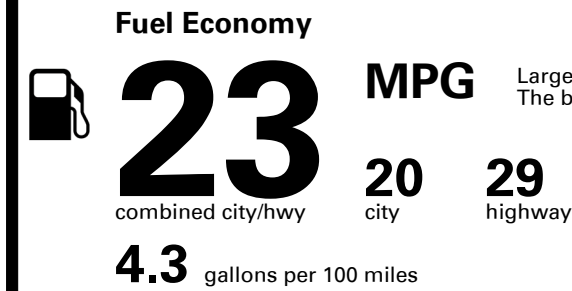

Manufacturer's Suggested Retail Price: \$64,040.00

ADDED FEATURES:

- *VIK BLACK(PH3) Paint \$650.00

SOLD TO: TX728

GENESIS OF PLANO
801 COIT ROAD
PLANO TX 75075

SHIPPED TO: TX728

VIN: KMTGB4SC1TU335757	EXTERIOR COLOR: VIK BLACK	INTERIOR/SEAT COLOR: NEW CAMEL/NEW CAMEL
MODEL: S1432A45	PORT OF ENTRY: NC	TRANSPORT: TRUCK
EMISSIONS: This vehicle is certified to meet emission requirements in all 50 states		ACCESSORY WEIGHT: 0 lbs./ 0 kgs.

Inland Freight & Handling : \$1,495.00

TOTAL PRICE: \$66,185.00

EPA DOT Fuel Economy and Environment

Gasoline Vehicle

Large Cars range from 14 to 146 MPG. The best vehicle rates 146 MPGe.

You spend \$5,000 more in fuel costs over 5 years compared to the average new vehicle.