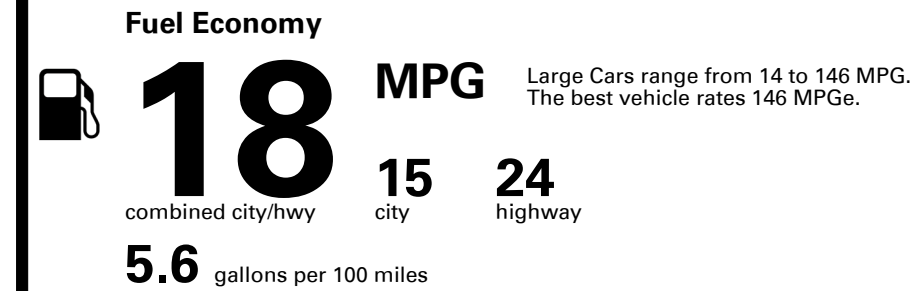

Inland Freight & Handling : \$1,495.00

TOTAL PRICE: \$81,495.00

223 A 2116VVIOLE 347

EPA DOT Fuel Economy and Environment

Gasoline Vehicle

You spend \$8,750
more in fuel costs over 5 years
compared to the average new vehicle.

Annual fuel cost \$3,450

Fuel Economy & Greenhouse Gas Rating (tailpipe only)

Smog Rating (tailpipe only)

This vehicle emits 485 grams CO₂ per mile. The best emits 0 grams per mile (tailpipe only). Producing and distributing fuel also create emissions; learn more at fueleconomy.gov.