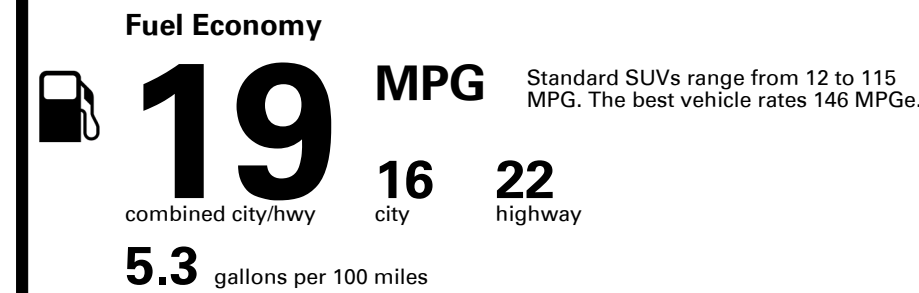

## EPA DOT Fuel Economy and Environment

Gasoline Vehicle

**You spend \$8,000**  
**more in fuel costs over 5 years**  
 compared to the average new vehicle.

**Annual fuel cost \$3,300**

Actual results will vary for many reasons, including driving conditions and how you drive and maintain your vehicle. The average new vehicle gets 29 MPG and costs \$8,500 to fuel over 5 years. Cost estimates are based on 15,000 miles per year at \$ 4.15 per gallon. MPGe is miles per gasoline gallon equivalent. Vehicle emissions are a significant cause of climate change and smog.